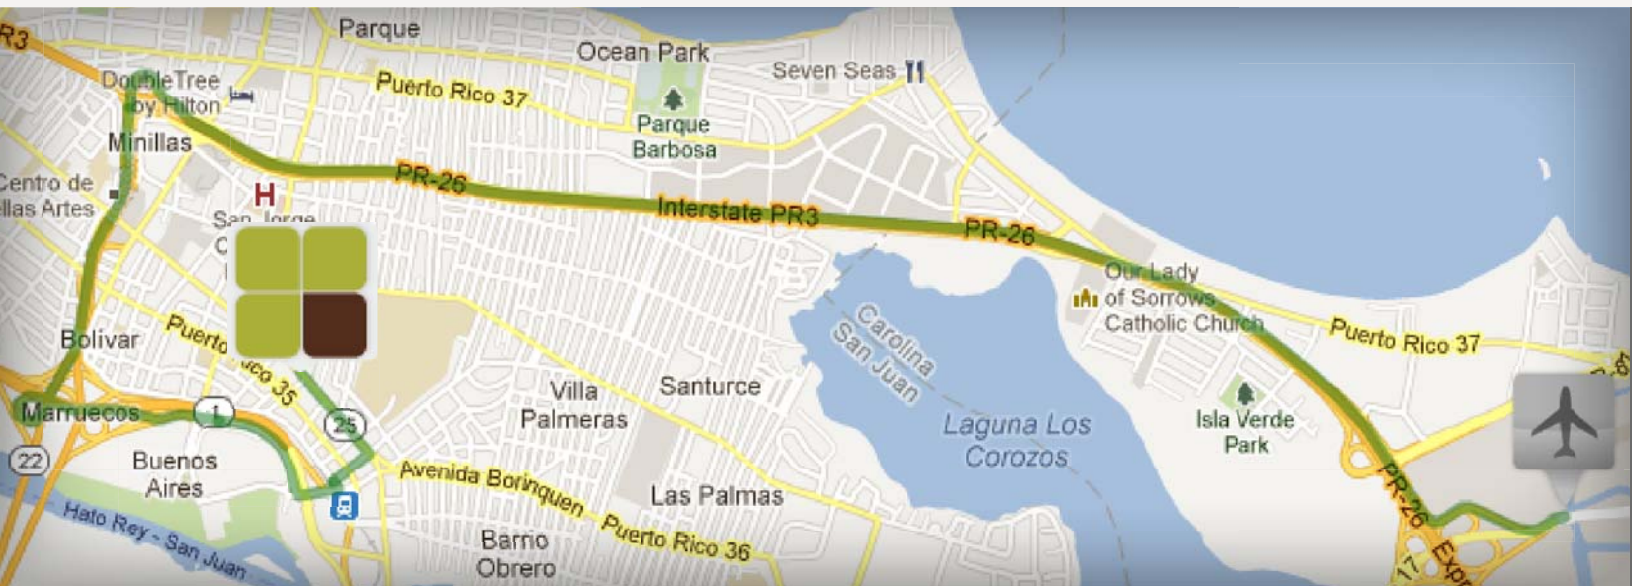

## Driving directions from Airport to Arquetipo

Starting from Puente Teodoro Moscoso

- 1 Head west on Puente Teodoro Moscoso
- 2 Take the ramp to Interstate PR3
- 3 Keep left at the fork and merge onto Interstate PR3
- 4 Take the exit onto Expreso José De Diego
- 5 Take the exit onto Expreso Luis Muñoz Rivera
- 6 Take the exit
- 7 Slight right at Calle Los Ángeles
- 8 Slight right toward Cll Irizarry
- 9 Take the 1st left toward Cll Irizarry
- 10 Take the 2nd left onto Cll Irizarry
- 11 Take the 1st right onto Cll Sagrado Corazón De Jesús
- 12 Turn left onto Avenida Juan Ponce De León

Arriving at Avenida Juan Ponce De León

Total: 9.7 km - about 13 mins

787.268.5228 • [www.arquetipoinc.com](http://www.arquetipoinc.com)  
follow us:  on [facebook.com/florabyarquetipo](https://facebook.com/florabyarquetipo)